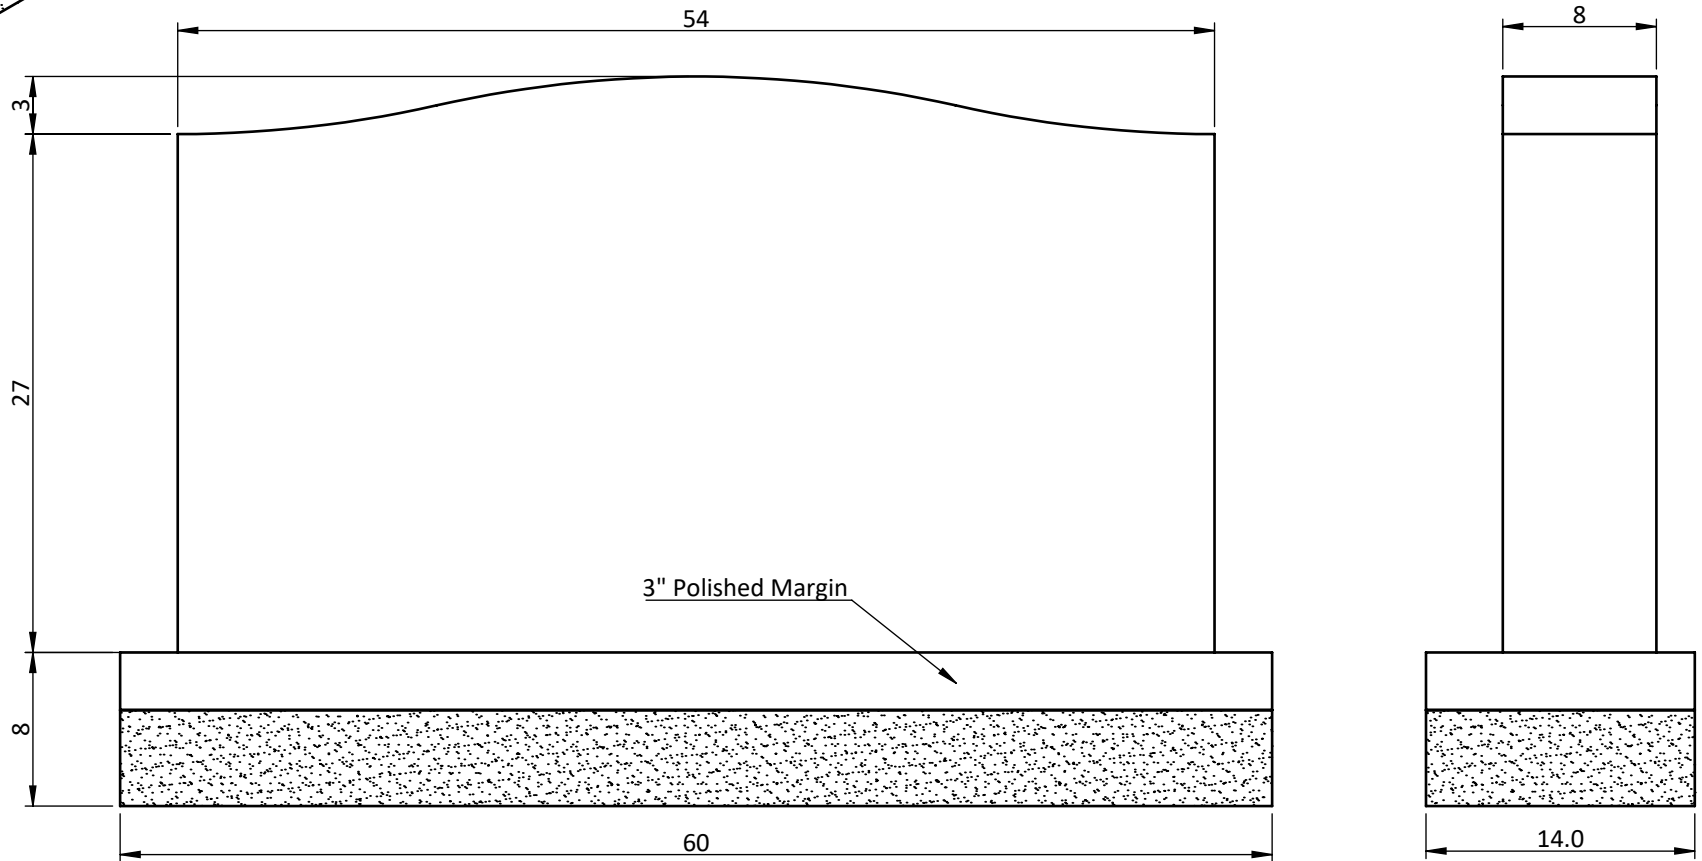

Unit: in

Memorial Galleries Inc.	Project Name	Color in Stock			Area (in ²)	Size (W×T×L in)	Qty
	Serp Top 54 x 8 x 30				2019.00	T: 54 x 8 x 30 B: 60 x 14 x 8	-