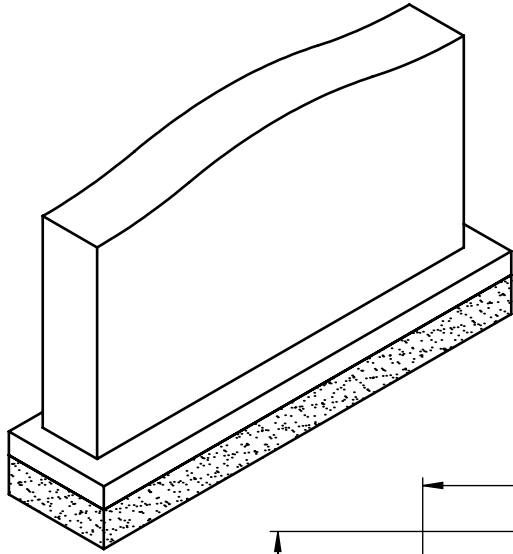

Unit: in

Memorial Galleries Inc.	Project Name	Color in Stock			Area (in ²)	Size (W×T×L in)	Qty
	Serp Top 54 x 8 x 30				2019.00	T: 54 x 8 x 30 B: 60 x 14 x 8	-