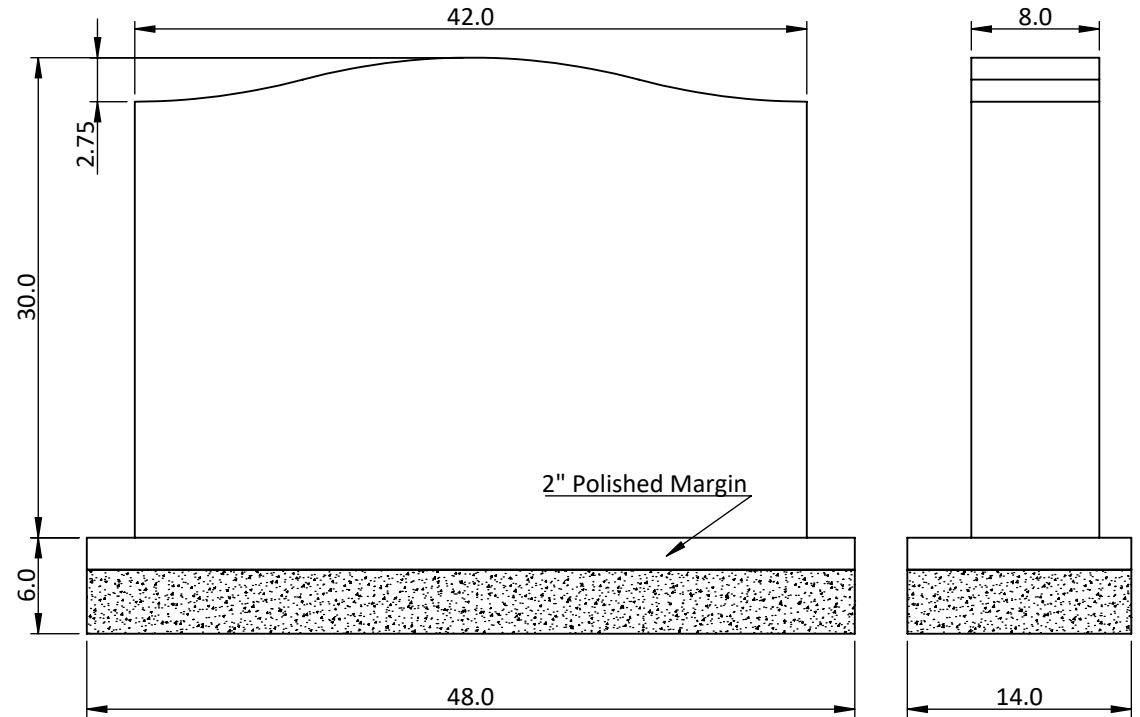

**Unit: in**

Memorial Galleries Inc.	Project Name	Color in Stock			Area (in <sup>2</sup> )	Size (W×T×L in)	Qty
	Serp Top 42 x 8 x 30				1490.25	T: 42 x 8 x 30 B: 48 x 14 x 6	